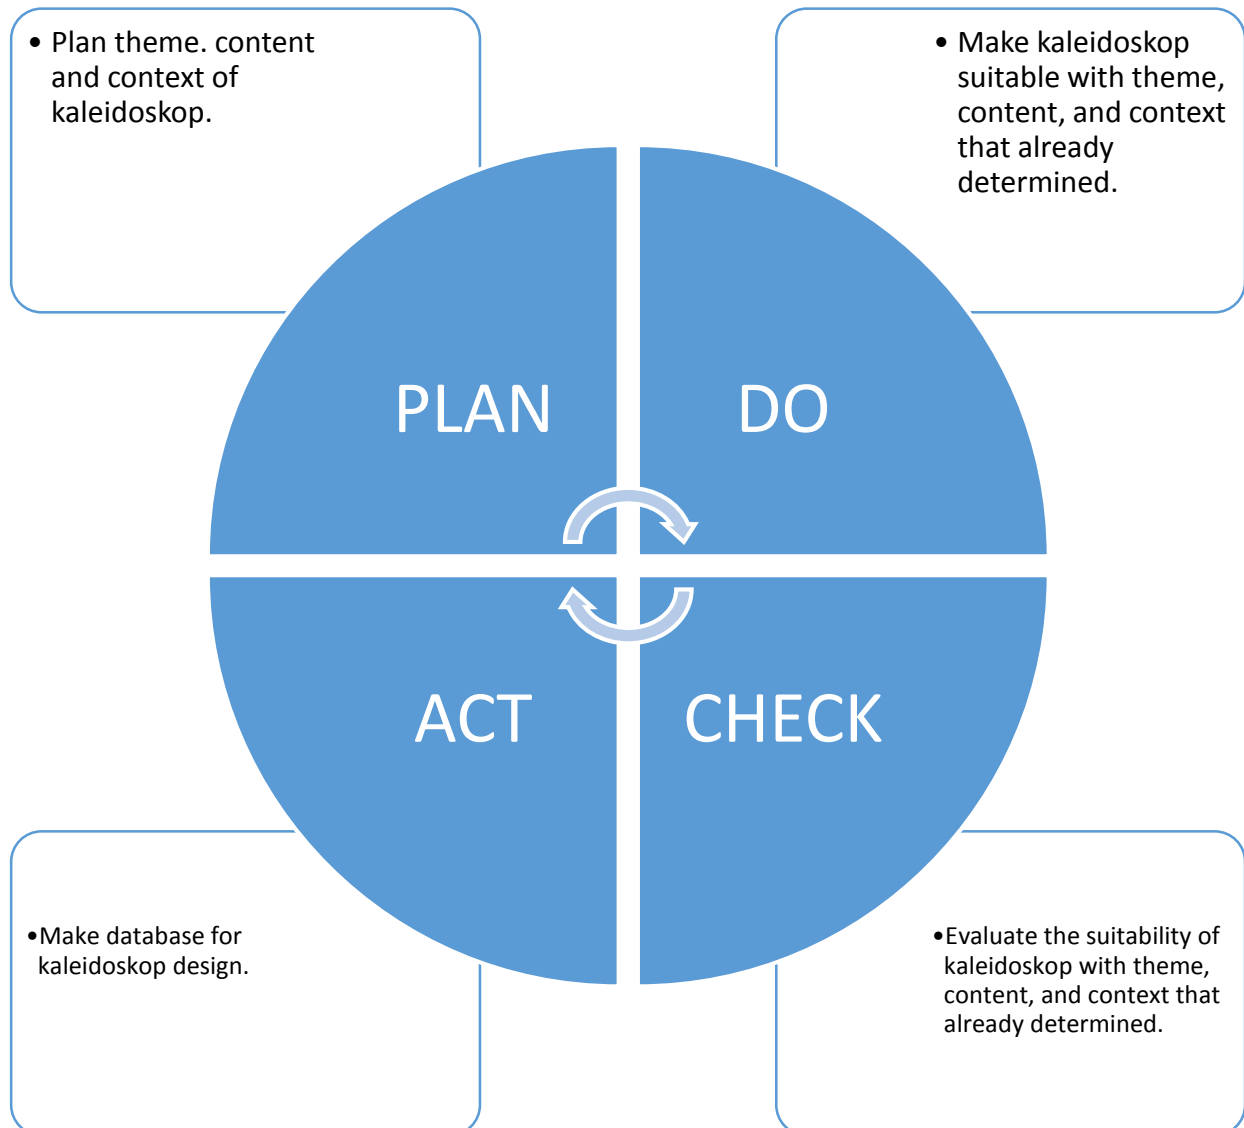

LABORATORIUM SIMULASI & APLIKASI INDUSTRI
JURUSAN TEKNIK INDUSTRI
FAKULTAS TEKNIK
UNIVERSITAS BRAWIJAYA

Jl. M.T. HARYONO 167 MALANG - JAWA TIMUR
website: <http://lsai.ub.ac.id> email: lsai@ub.ac.id

Activity	Plan	Do	Check	Action
Kaleidoskop	Plan theme, content, and context of kaleidoskop.	Make kaleidoskop suitable with theme, content and context that already determined.	Evaluate the suitability of kaleidoskop with theme, content and context that already determined.	Make database for kaleidoskop design.