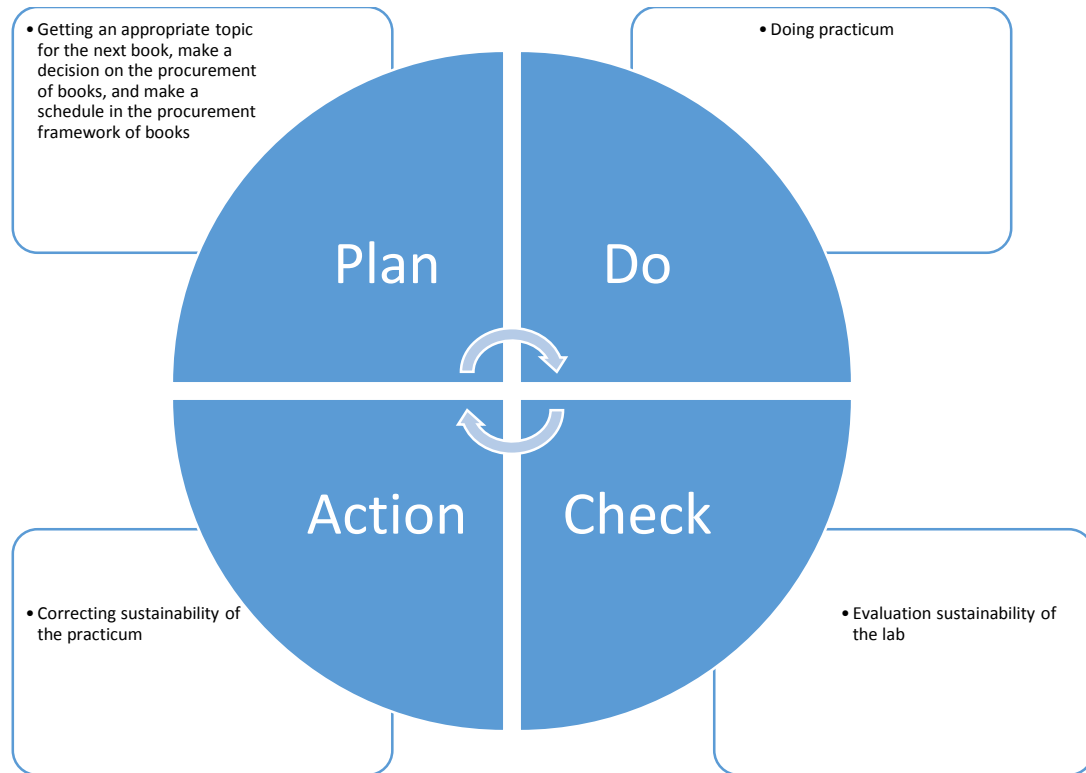

LABORATORIUM SIMULASI & APLIKASI INDUSTRI
JURUSAN TEKNIK INDUSTRI
FAKULTAS TEKNIK
UNIVERSITAS BRAWIJAYA

Jl. M.T. HARYONO 167 MALANG - JAWA TIMUR
 website: <http://lsai.ub.ac.id> email: lsai@ub.ac.id

Activity	Plan	Do	Check	Action
Practicum	Practicum regulation Plan	Make practicum regulation	Evaluate practicum regulation	Make practicum regulation in accordance with the evaluation results
	Practicum timeline plan	Make practicum timeline	Evaluate practicum timeline	Develop timeline under appropriate conditions
	Plan practicum module	Develop practicum module	Evaluate practicum module	Designing the practicum module changes for the next semester
	Plan distribution of tasks during practicum	Develop distribution of tasks during practicum	Evaluate distribution of tasks during practicum	Adjust distribution of tasks with the ability of each assistant
	modules Responsible distribution Plan	develop the module Responsible	Evaluate the module Responsible	Adjust the module Responsible
	Plan assistant meeting	Develop assistant meeting	evaluate assistant meeting result	Scheduling meeting more effective and efficient with the presence of all operators
	Plan groove practicum: ProModel module, module basic arena, the arena advanced modules, test project, presentation of the project, taking forward the value and lecturer	Groove practicum: ProModel module, module basic arena, the arena of advanced modules, test project, presentation of the project, taking forward the value and lecturer.	Evaluation groove practicum: ProModel module, module basic arena, the arena of advanced modules, test project, presentation of the project, taking forward the value and lecturer.	Develop practical grooves that are better able to accommodate the ability of the practitioner (ProModel module, module basic arena, the arena of advanced modules, test project, presentation of the project, making the value and advanced faculty.